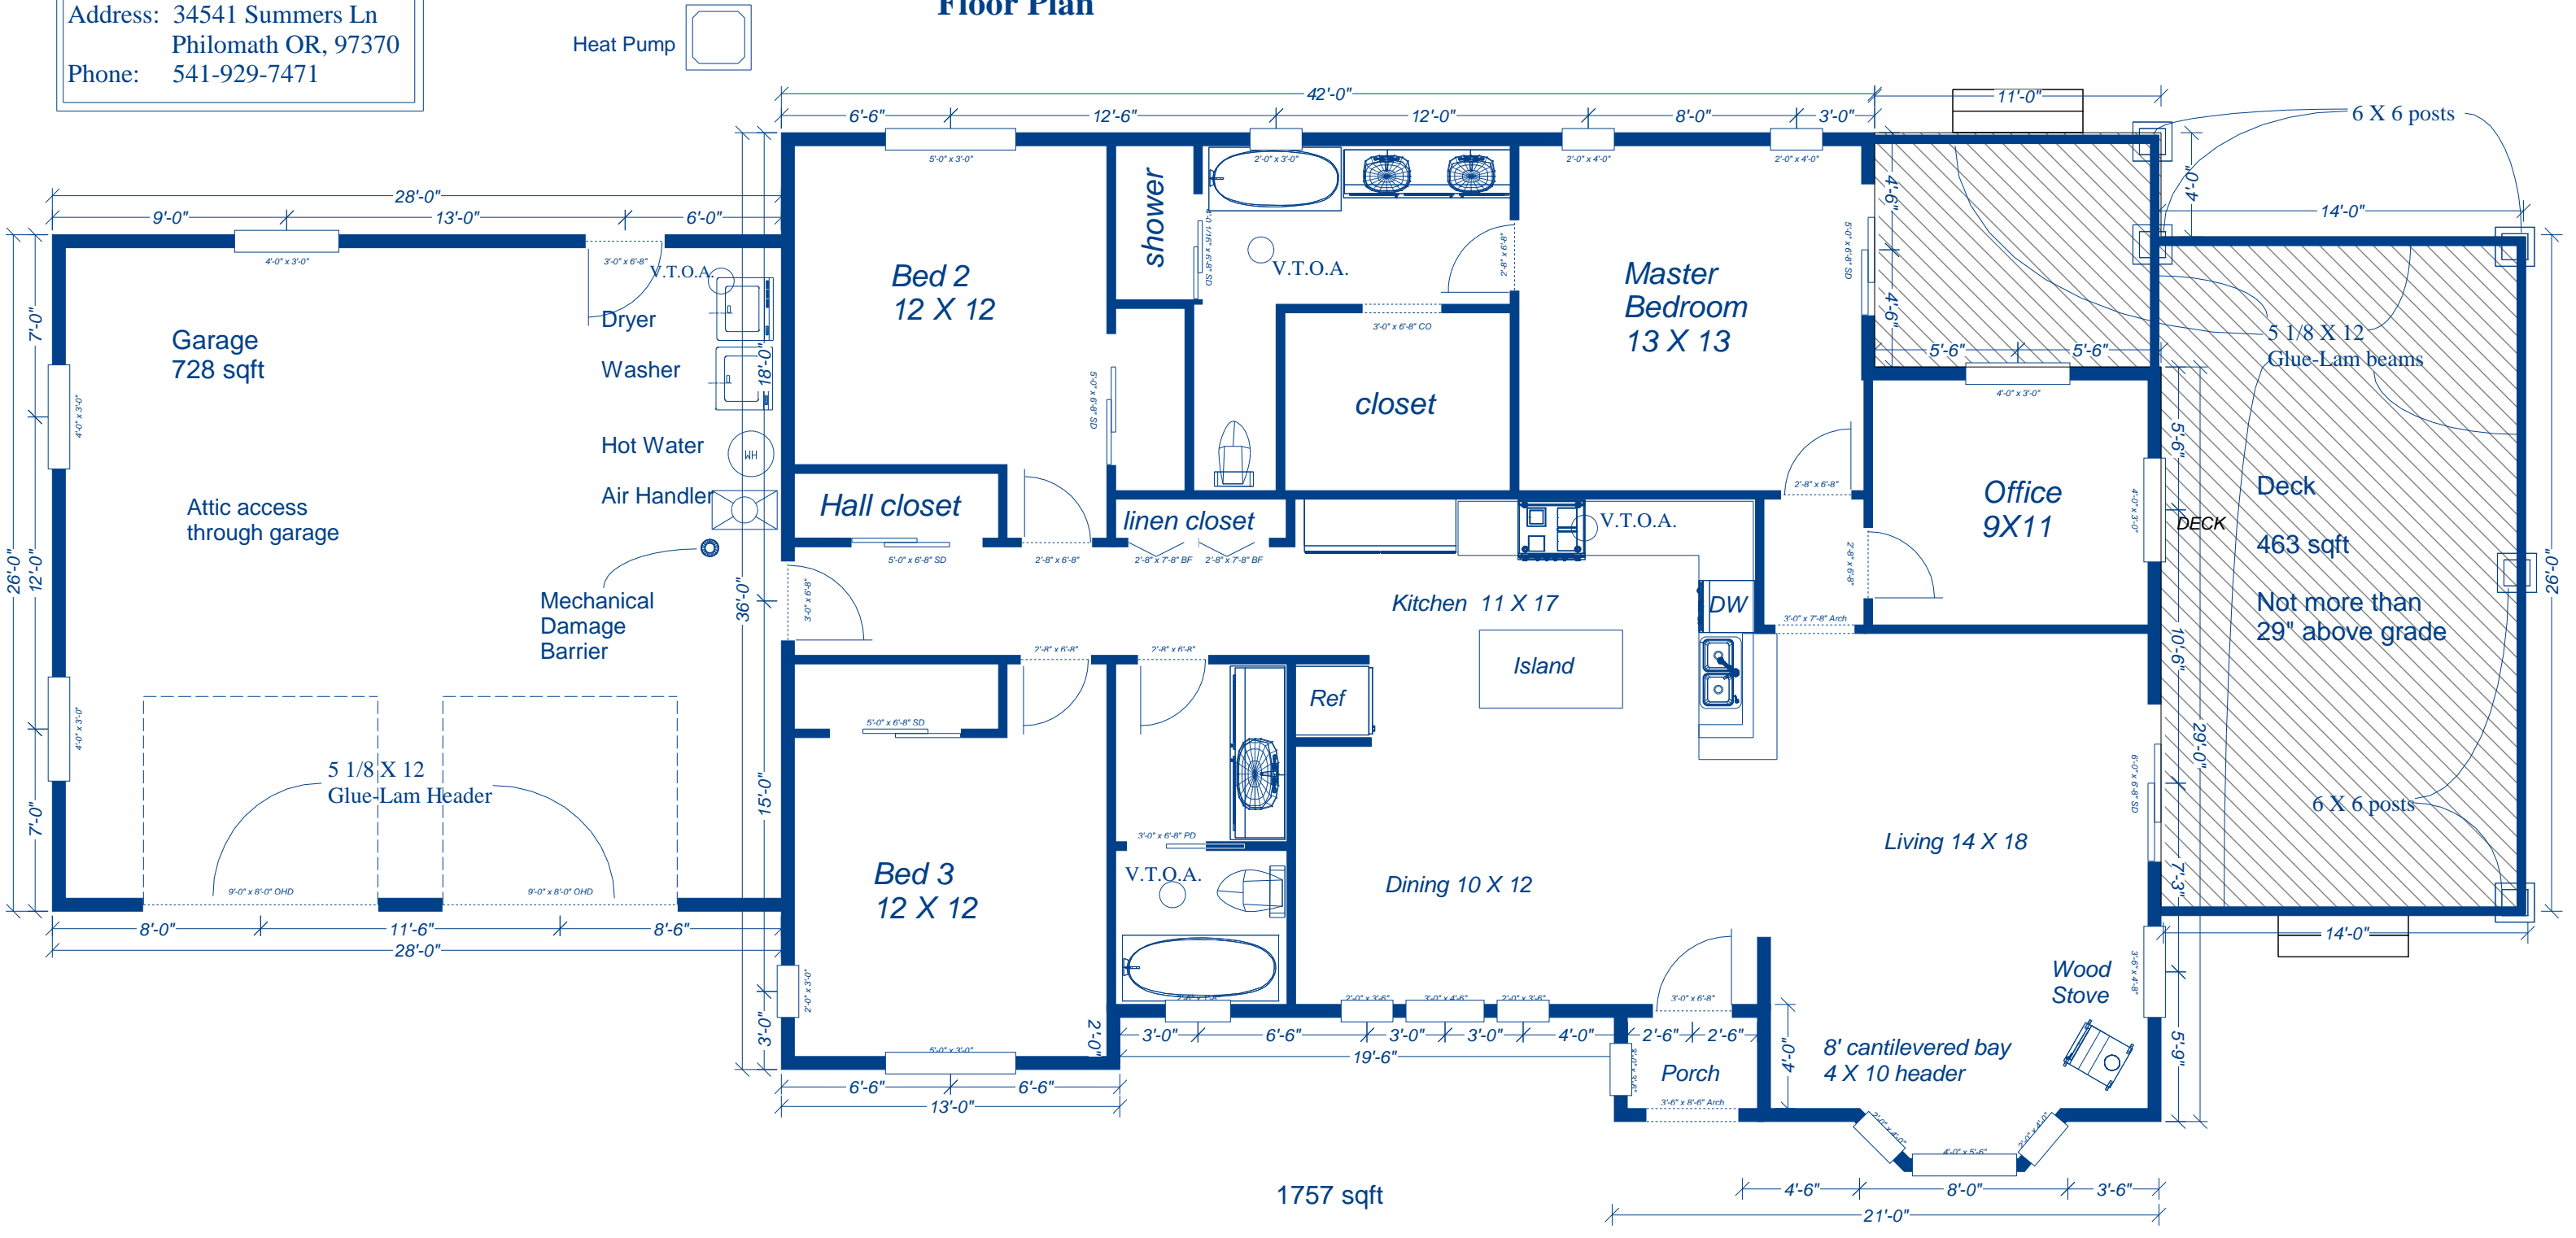

Owner: Jonas Champion
 Address: 34541 Summers Ln
 Philomath OR, 97370
 Phone: 541-929-7471

Floor Plan

1757 sqft